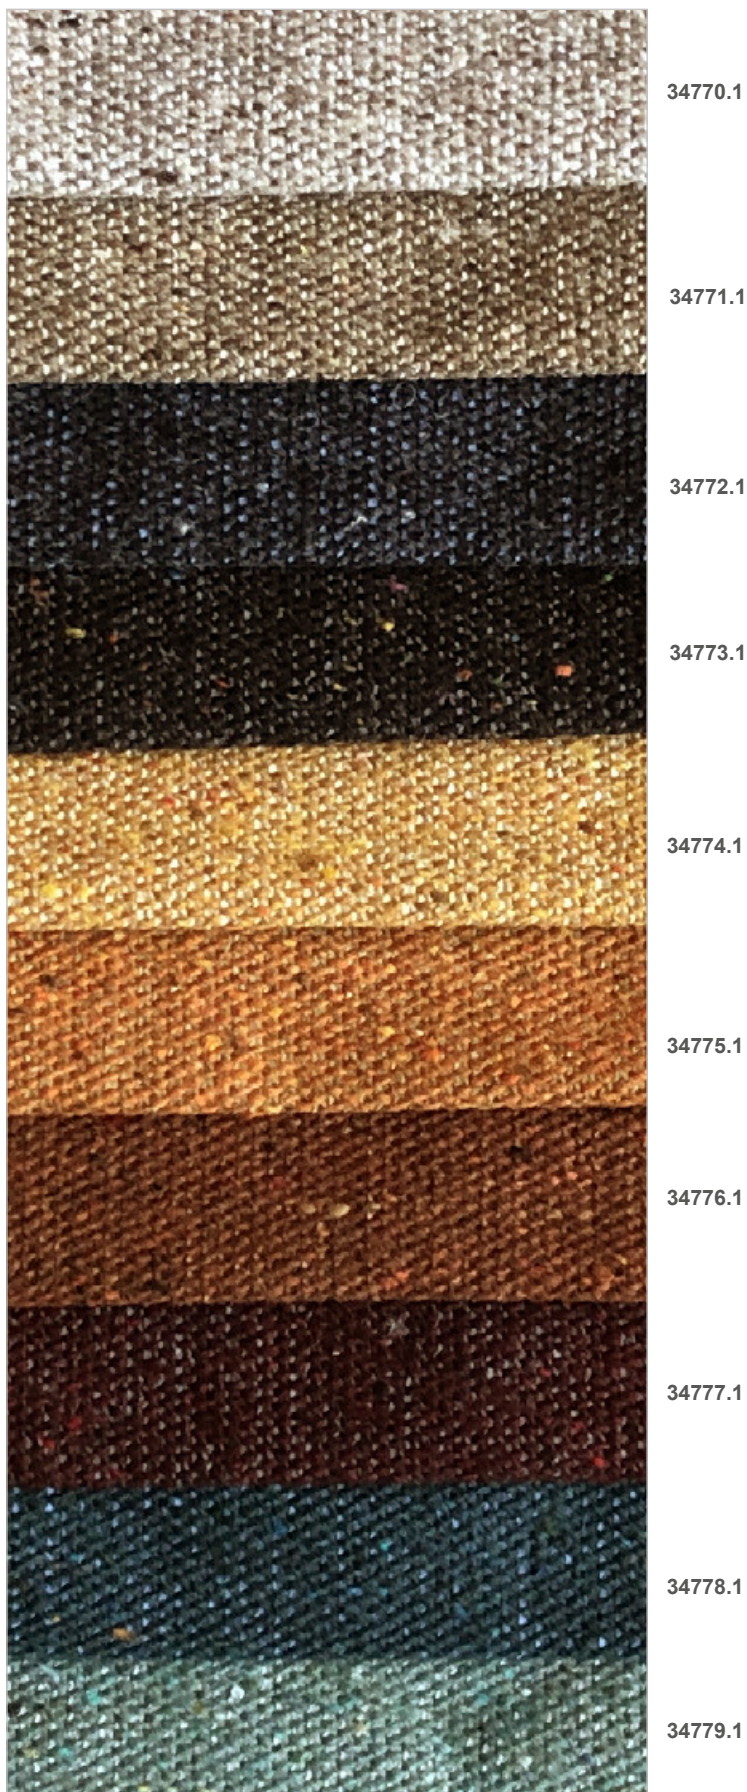

disponibile per tutti i prodotti
available for all products

esclusi / except

Anish	Santapouf Pro
Bitta	Self-made Seat
Dynamic life	Soleil
Ercolino	Super.T
Gilbert & George	Tou
Hako	Wa
Maracanà	Wall
Marocchino	Xito Outdoor
Olga	Virgola
Oops	Zoom
Ori.Tami	
Ospite	
Piccy	
Pisola	
Q.letto	
Santapouf	

informazioni tecniche
technical information

45% PC 30% WO 22% CO 3% AF

GR/MTL 610

H. CM. 140

MARTINDALE > 45.000